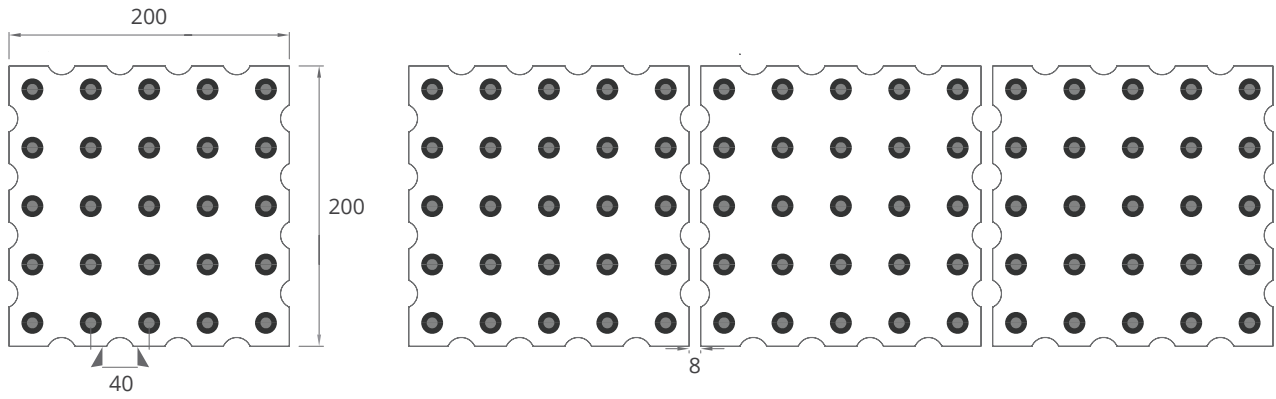

SPECIFICATION

MODEL	COLOUR WAVE INTERACTIVE PIXEL
OPERATING VOLTAGE	24V DC
POWER CONSUMPTION	8W/unit
LED TYPE	SMD
COLOUR TEMP OPTION	RGB
PIXEL	25 Pixels/ Unit, Max Spacing 40mm
PRODUCT EFFICIENCY	91.7lm
FULL WIDTH AT HALF MAXIMUM (OPTICS)	112°
MATERIAL	PCB
AMBIENT OPERATING TEMPERATURE	-10°C ~ +40°C
LUMEN MAINTENANCE	50,000 hours/L70 at 25°C
DIMENSIONS	200 (L)*200(W)*10(H)mm
CONTROL SYSTEM	DMX512, DMX1000
MOUNTING TYPE	Surface
IP RATING	IP20

FEATURES & OPTIONS

- 01. RGB
- 02. IP20
- 03. ANTI-SALINE
- 04. POLAR
- 05. DMX
- 06. RFU
- 07. RDM
- 08. WIRELESS DATA

DIMENSIONS

*all units are in mm

WIRING